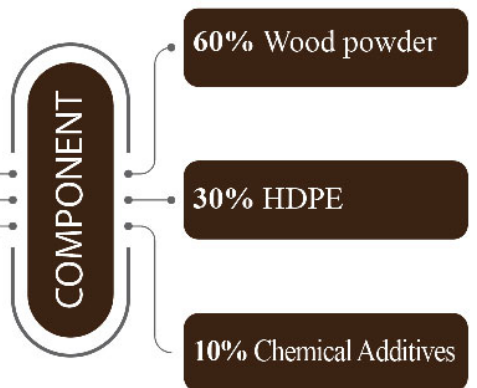

OUTDOOR PRODUCTS

Super Water Resistant - Japan Technology - Warranty 10 Years

MORE THAN NATURAL

What is Wood Plastic Composite (WPC)?

WPC is a material that is a mixture of wood fiber, plastic, and some type of binding agent (special receipt of antioxidant, UV stabilizer, lubricants, pigments, etc.) These ingredients are put together and extruded with professional equipment under high temperature perfectly integrated with the advantages of both wood and plastic to form a material that is denser, stronger, and heavier than wood alone, a **wood-plastic composite**.

Why Composite Wood?

- Cost Savings
- Termite Free
- Water Resistant
- Never rot & splinter
- Pre-finished Surface
- Environmental Friendly
- Minimum/Free Maintenance
- Workability like natural timber, no special tools required

COMPOSITE DECKING MATERIALS ARE ECO-FRIENDLY AND TOXIN-FREE.

Fiberon composite decking is made from locally-sourced recycled plastic, lumber mill scraps, and other materials. Using these materials means we prevent more than 60,000 tons of plastic and other waste from ending up in landfills or incinerators every year. Our composites prevent further deforestation, are free of the toxic chemicals often found in pressure-treated lumber and are manufactured in a process that produces zero water waste.