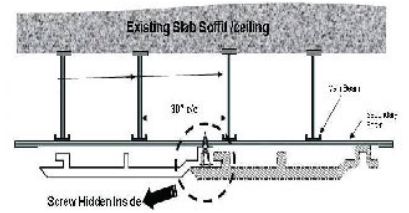

HWOOD Wall Panel System			
Item NO.	Cross Section	Picture	Dimension (mm)
HW148W21			148x21
HW142W10			142x10
HW177W28			177x28
HW148E21			148x21

HWOOD WPC Wall Panel Installation

WPC Strips Ceiling Typical Installation Method

STEP 1 Position & screw-tightened the ceiling strip

STEP 2 Clip-in another ceiling strip

HWOOD WPC DECKING TILES

HWOOD WPC Decking Tiles, the best choice to replacing natural wood decking tiles. More environmental, more durable and easier to install. HWOOD WPC Decking Tiles will be the quick and simple solutions if you want to transform your balconies or rooftops. We provide a range of WPC Decking Tiles with a series of color and wood grain for selection. The product standard size is 300x300x25mm, the versatility is strong. The installation is also very easy, as long as it's on the flat surface, simple steps can complete the outdoor floor laying, no need to use other tools. Same as our other products, WPC Decking Tiles are made of the environmentally friendly material which has the same advantages of real wood but is more suitable for outdoor use than wood. It is not easy to deformation, low maintenance, long time use, no grinding, dyeing and painting, no mold rot and termites, is widely loved by customers. WPC Decking Tiles have a non-slip deck surface that can be used as a non-slip floor next to the swimming pool. With a high strength plastic interlock frame at the bottom to facilitate air circulation and water can be discharged from the bottom.