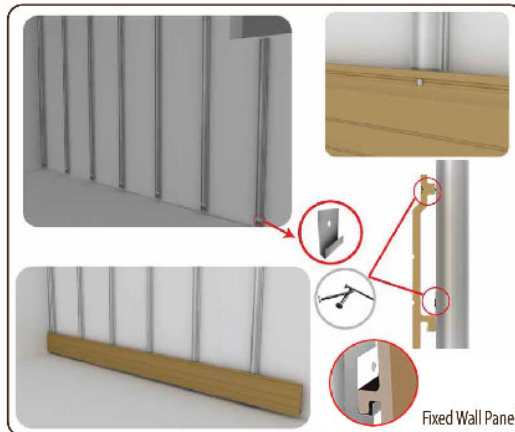

HWOOD Wall Panel System			
Item NO.	Cross Section	Picture	Dimension (mm)
HW148W21			148x21
HW142W10			142x10
HW177W28			177x28
HW148E21			148x21

HWOOD WPC Wall Panel Installation

WPC Strips Ceiling Typical Installation Method