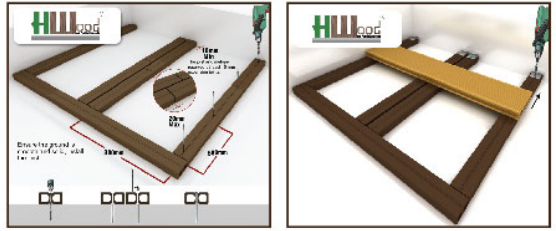

Tools and Accessories

HWood Accessories

HW140SE23			140x23 Co-extruded
HW125M25			125x25
HW150N22			150x22
HW150N29			150x29

	60x60		45x45
	40x30		40x25