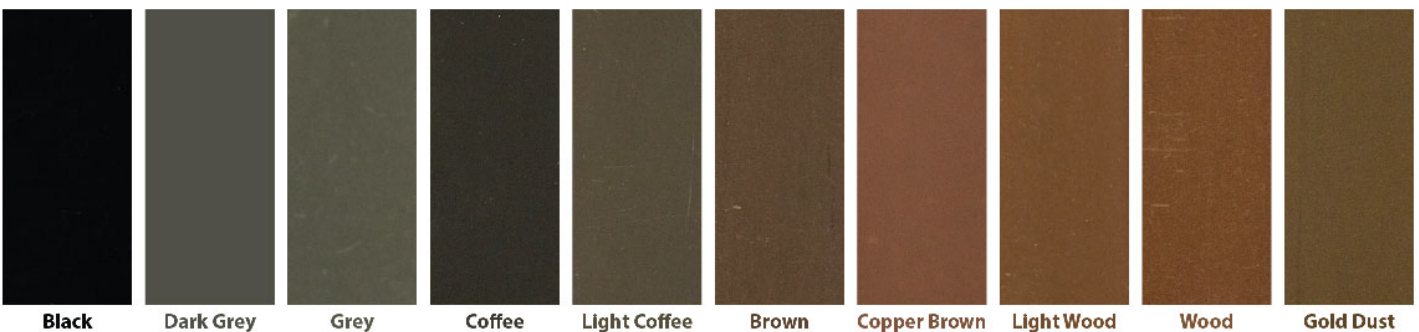

HWood Bench and Flower Pot & Dustbin offer you more leisure life!

HWood Normal Colors

WORLD

Environmental Protection

Make Your Life Closer To NATURE

Combine eco-friendly with architecture beauty, it has always been regarded HWOOD's responsibility to the world. Pursuing low carbon and green product reflect one core of HWOOD's social responsibility. We not just advocate a concept of environment friendly, but also improve greenism with practical action.