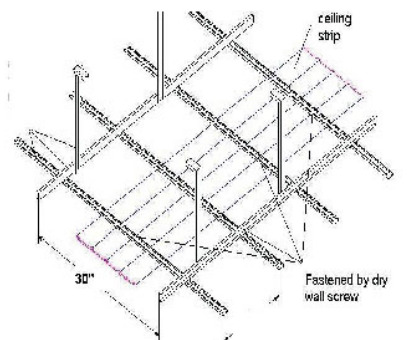

HWOOD Wall Panel System			
Item NO.	Cross Section	Picture	Dimension (mm)
HW148W21			148x21
HW142W10			142x10
HW177W28			177x28
HW148E21			148x21

HWOOD WPC Wall Panel Installation

WPC Strips Ceiling Typical Installation Method

STEP 1 Position & screw-tightened the ceiling strip

STEP 2 Clip-in another ceiling strip

HWOOD WPC DECKING TILES

HWOOD WPC Decking Tiles, the best choice to replacing natural wood decking tiles. More environmental, more durable and easier to install. HWOOD WPC Decking Tiles will be the quick and simple solutions if you want to transform your balconies or rooftops. We provide a range of WPC Decking Tiles with a series of color and wood grain for selection. The product standard size is 300x300x25mm, the versatility is strong. The installation is also very easy, as long as it's on the flat surface, simple steps can complete the outdoor floor laying, no need to use other tools. Same as our other products, WPC Decking Tiles are made of the environmentally friendly material which has the same advantages of real wood but is more suitable for outdoor use than wood. It is not easy to deformation, low maintenance, long time use, no grinding, dyeing and painting, no mold rot and termites, is widely loved by customers. WPC Decking Tiles have a non-slip deck surface that can be used as a non-slip floor next to the swimming pool. With a high strength plastic interlock frame at the bottom to facilitate air circulation and water can be discharged from the bottom.