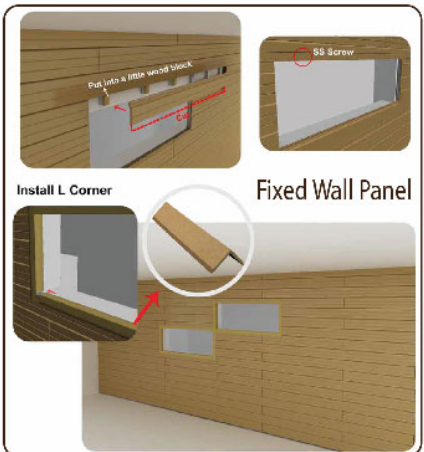

HWOOD Wall Panel System			
Item NO.	Cross Section	Picture	Dimension (mm)
HW148W21			148x21
HW142W10			142x10
HW177W28			177x28
HW148E21			148x21

HWOOD WPC Wall Panel Installation

WPC Strips Ceiling Typical Installation Method