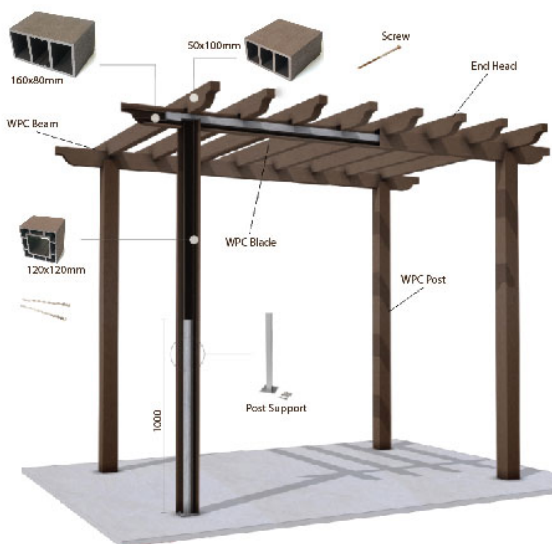

Drainage

WPC tile slats permit water to flow through, while plastic feet elevate for drying airflow.

Reusable

You can simply lift the composite decking tiles up and take with you to the next apartment or the next house.

Replaceable

Damaged tile in the middle of your decking can be easily swapped out with a new composite decking tile.

300x300x25mm

HWOOD WPC Railing

Hollow profiles are the perfect material for pergolas, railing and elevation features. Our light weight sections replace heavy steel frames or wood which demand periodic maintenance and painting to avoid deterioration from exposure to weather or corrosion. With a wood appearance it requires little maintenance, profiles retain natural wood aesthetics in terrace and garden pergolas, cantilever features, car parks, elevation features of buildings and other applications.

HWood WPC Pergola Installation

HWOOD RAILING SYSTEM

Item NO.	Cross Section	Picture	Dimension (mm)
HW150T150			150x150
HW120T120			120x120
HW100T100			100x100
HW100R100			100x100
HW80R80			80x80
HW200R100			200x100
HW200R80			200x80
HW160R80			160x80
HW100R50			100x50
HW90R45			90x45
HW60R40			60x40
HW50R50			50x50
HW40R40			40x40