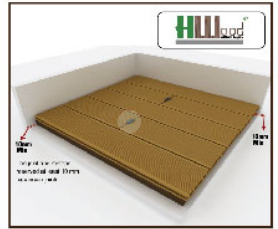

Tools and Accessories

HWood Accessories

HW140SE23			140x23 Co-extruded
HW125M25			125x25
HW150N22			150x22
HW150N29			150x29

	60x60		45x45
	40x30		40x25