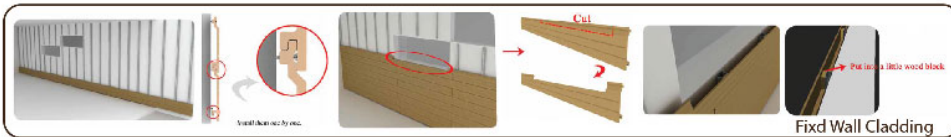

Termite free & Water resistant
No termite/insect treatment required.
Wood grain designs available

HWOOD Wall Panel System			
Item NO.	Cross Section	Picture	Dimension (mm)
HW148W21			148x21
HW142W10			142x10
HW177W28			177x28
HW148E21			148x21

HWOOD WPC Wall Panel Installation

WPC Strips Ceiling Typical Installation Method

STEP 1 Position & screw-tightened the ceiling strip

STEP 2 Clip-in another ceiling strip