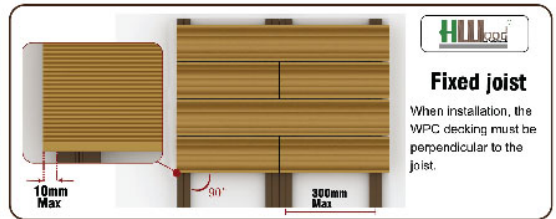

Tools and Accessories

HWood Accessories

HW140SE23			140x23 Co-extruded
HW125M25			125x25
HW150N22			150x22
HW150N29			150x29

	60x60		45x45
	40x30		40x25